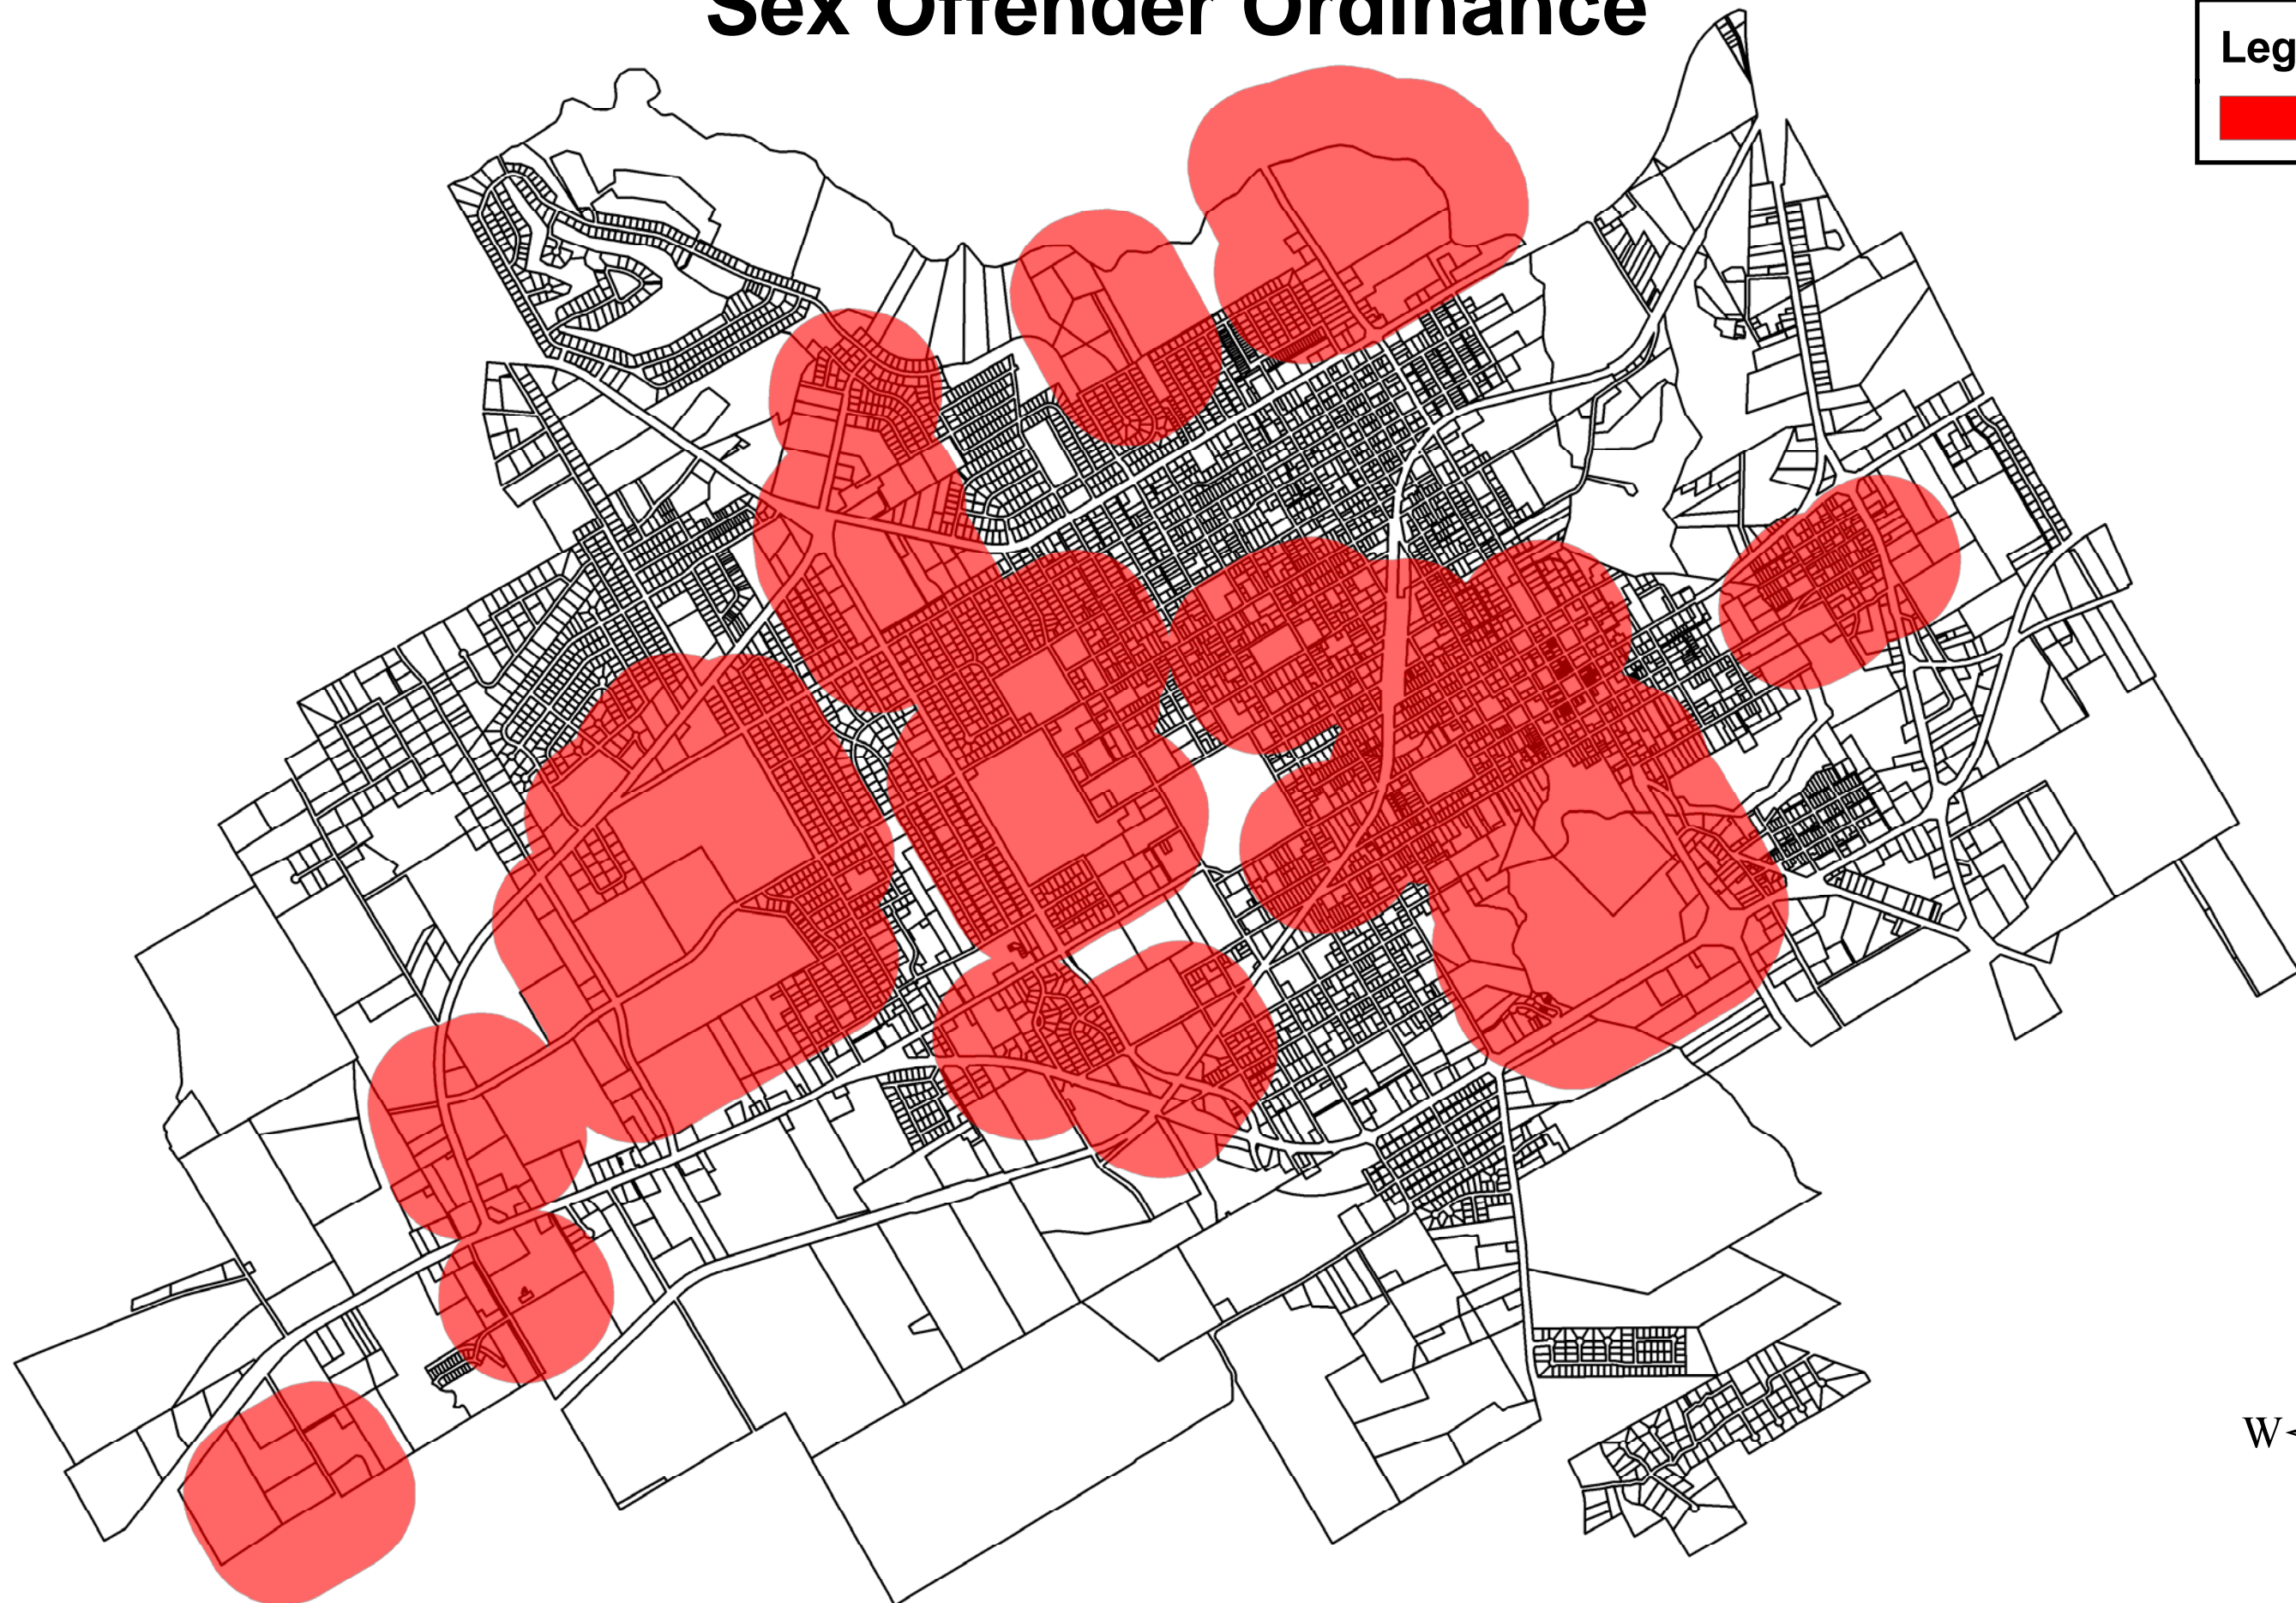

Sex Offender Ordinance

Legend

 1000_FEET

July 17, 2007